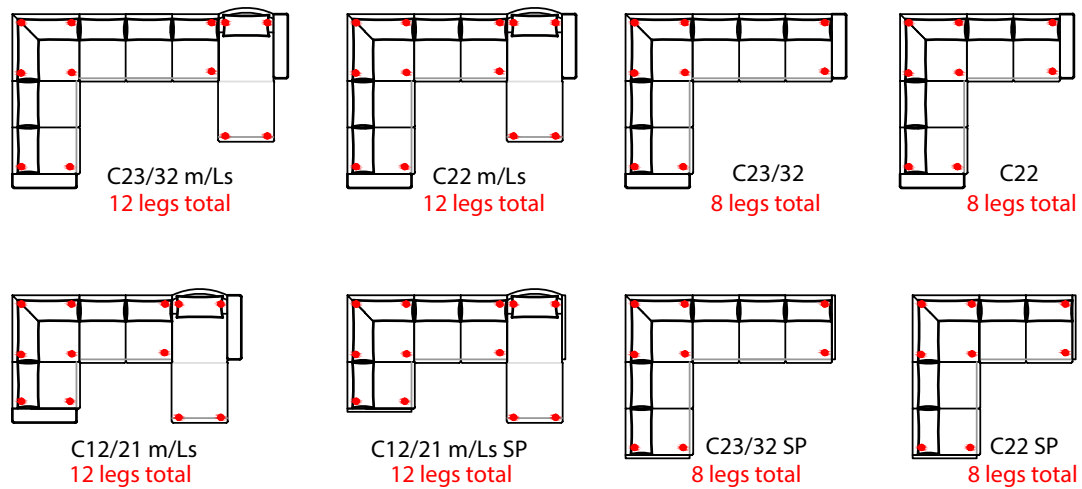

Assembly Stressless®

Stressless E 200/300

Assembled leg units

THE INNOVATORS OF COMFORT™

Standard sofas

Standard samples

Assembly armrest

1

2

3

Assembly Longseat to sofa

1

2

3

Placement of cushions